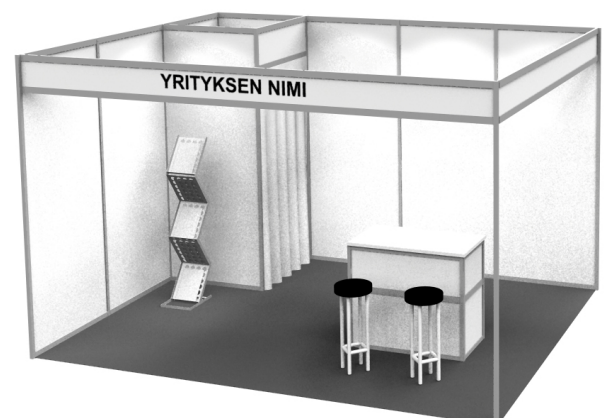

PACKAGE 2 (4x3=12m²)